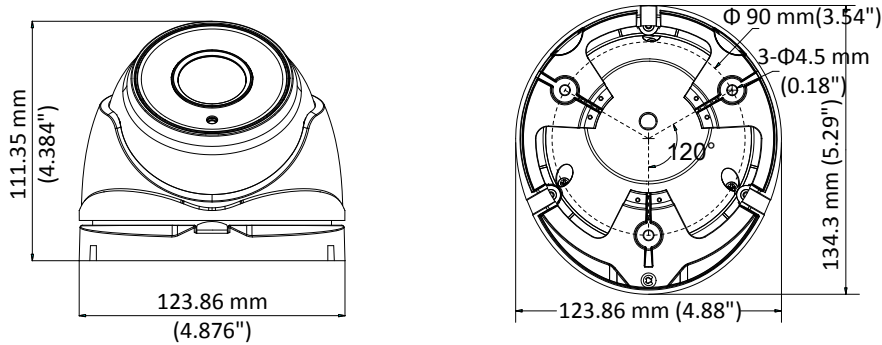

Specification

Camera	
Image Sensor	2.0 megapixel progressive scan CMOS
Signal System	PAL/NTSC
Frame Rate	PAL: 1080p@25fps NTSC: 1080p@30fps
Resolution	1920 (H) × 1080 (V)
Min. illumination	Color: 0.005 Lux @ (F1.8, AGC ON), 0 Lux with IR
Shutter Time	PAL: 1/25 s to 1/50, 000 s NTSC: 1/30 s to 1/50, 000 s
Slow Shutter	Max. 16 times
Lens	2.8 mm to 12 mm motorized vari-focal lens
Horizontal Field of View	32.1° to 103°
Lens Mount	Φ14
Day & Night	IR cut filter
Angle Adjustment	Pan: 0° to 360°, Tilt: 0° to 75°, Rotate: 0° to 360°
Synchronization	Internal synchronization
WDR (Wide Dynamic Range)	> 120 dB
Menu	
AGC	Support
Day/Night Mode	Auto/Color/BW (Black and White)
White Balance	ATW/MANUAL
Privacy Mask	ON/OFF, 4 programmable privacy masks
Motion Detection	4 programmable motion areas
Backlight Compensation	WDR/BLC/HLC/OFF
3D DNR (Digital Noise Reduction)	On
Language	English, Chinese
Functions	Brightness, Sharpness, Mirror, Smart IR
Interface	
Video Output	1 HD analog output
General	
Operating Conditions	-40 °C to 60 °C (-40 °F to 140 °F), humidity: 90% or less (non-condensation)
Power Supply	12 VDC ± 25%/ PoC.at -A: 12 VDC ± 25%, 24 VDC ± 25%/ PoC.at
Power Consumption	Max. 8W
Ingress Protection	IP67
Material	Metal
IR Range	Up to 40 m
Communication	Up the coax, Protocol: HIKVISION-C (TVI output)
Dimensions	134.3 mm × 123.9 mm × 111.4 mm (5.29" × 4.88" × 4.39")
Weight	Approx. 750 g (1.57 lb.)

Order Models

DS-2CE56D8T-IT3ZE

* PoC function is only available when cooperating with DS-1TPXXX.

Dimension

Accessory

DS-1273ZJ-130-TRL
Wall Mounting Bracket

DS-1275ZJ
Vertical Pole Mounting Bracket

DS-1276ZJ
Corner Mounting Bracket